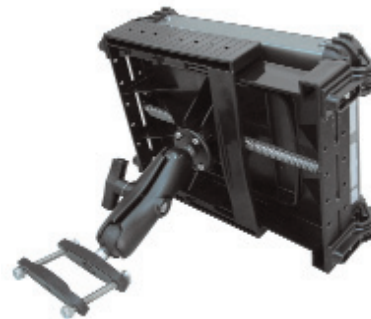

Overview

The 810XP Tablet delivers the very best in mobile computing. Designed specifically for harsh environments, the 810XP is IP65 rated to protect against dust and water and MIL-STD-810F and MIL-STD-416E compliant with a ruggedised industrial strength case. The integration of powerful elements -- VIA Eden 1GHz processor, Microsoft's XP-embedded operating system, versatile networking options, together with Citrix ICA and Microsoft RDP client/server computing protocols makes the 810XP Tablet a compelling solution for mobile computing.

Features

- 10.4" TFT Touch Screen
- IP65 rated
- MIL-STD-810F and MIL-STD-461E compliant
- Low power consumption processor
- Durable design with shock-resistant magnesium alloy housing
- Full Screen 5250 (and other optional Ericom emulations)
- Optional Bluetooth and GPS built-in
- Multiple 3ft drop tested
- Sunlight readable solution for outdoor applications optional
- Built-in 802.11 b/g Wireless
- Rich I/O port array for application expansion
- IE 7 – MS JVM, Sun Java, Shockwave, Flash, and Media player 11
- Adobe 8.10 and Office Viewers 2003

Accessories

Docking cradle

Hand and shoulder strap

Vehicle Mount

VESA mount

Ordering Information

PID	Description
810XP	Embedded XP, Touch Screen, 5250, IE7, Office Viewers, Shockwave, Flash, Media Player, RDP, ICA
810-01	Docking cradle
810-02	VESA Mount
810-03	Sunlight readable screen (Factory option)
810-04	Hand and shoulder strap